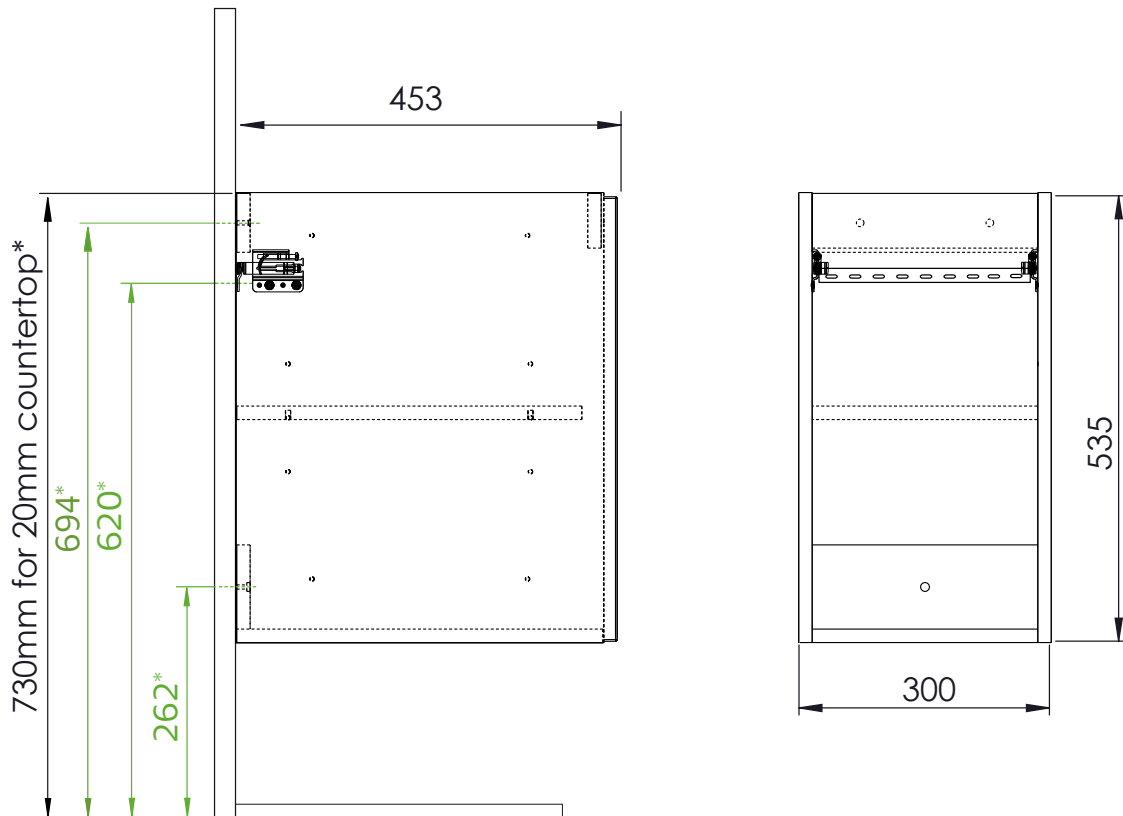

Hafa[®] STORE, GRACE 300

Art.nr: 1390300, 1390301, 1390302, 1390303, 1390304, 1390305,
1390306, 1390307, 1390308, 1390309, 1390320, 1390321, 1390322,
1390323, 1390324, 1390325

2018-09-12

* (SE) Rekommendation (DK) Anbefale (NO) Anbefale (FI) Suositus (GB) Recommendation